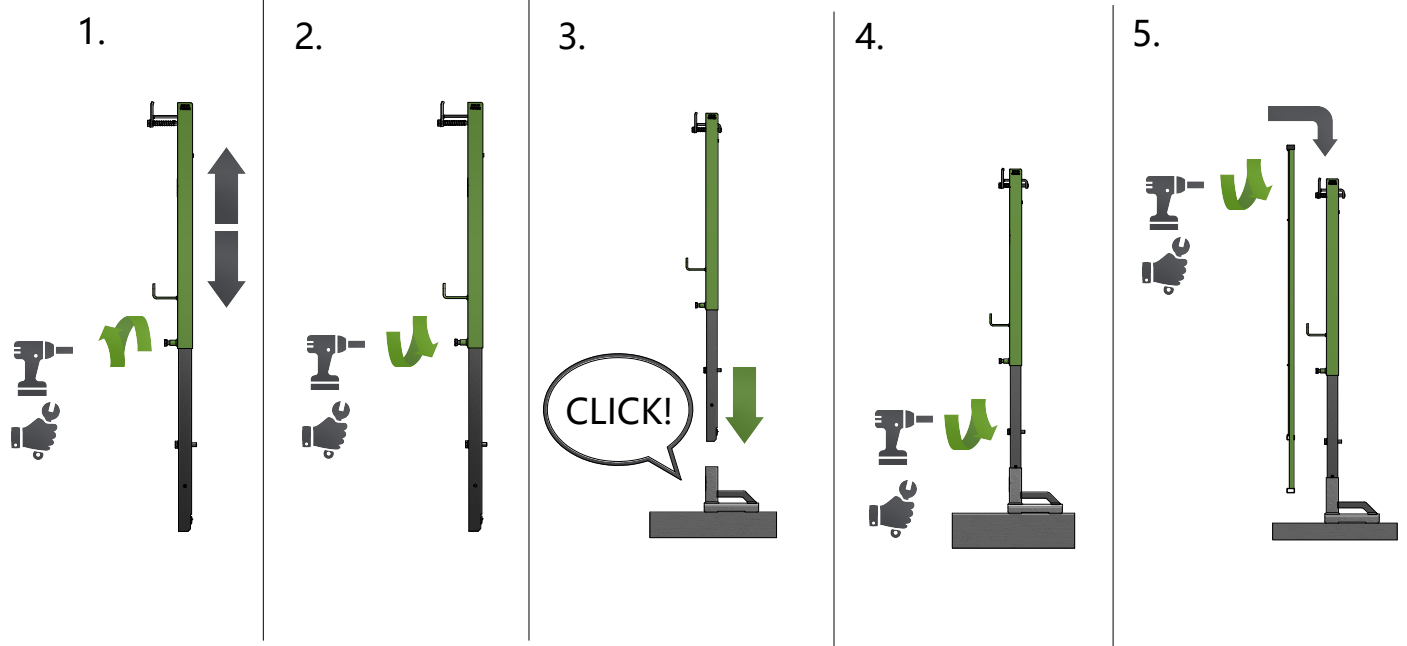

StaySafe[®] Stolpe

www.safeatsite.com

StaySafe

SAFE AT SITE

StaySafe Stolpe

Art.nr: 1560

Pulverlackerad/Galvaniserad

4 kg

EN13374-A-B-C

Reservdelar

| PARTS LIST | | |
|------------|-----|-------------|
| ITEM | QTY | PART NUMBER |
| 1 | 1 | 15062 |
| 2 | 1 | 90046 |
| 3 | 1 | 90047 |
| 4 | 2 | 90048 |
| 5 | 1 | 90044 |
| 6 | 1 | 90045 |
| 7 | 1 | 15072 |
| 8 | 1 | 90051 |
| 9 | 1 | 90055 |
| 10 | 1 | 90056 |
| 11 | 1 | 90057 |