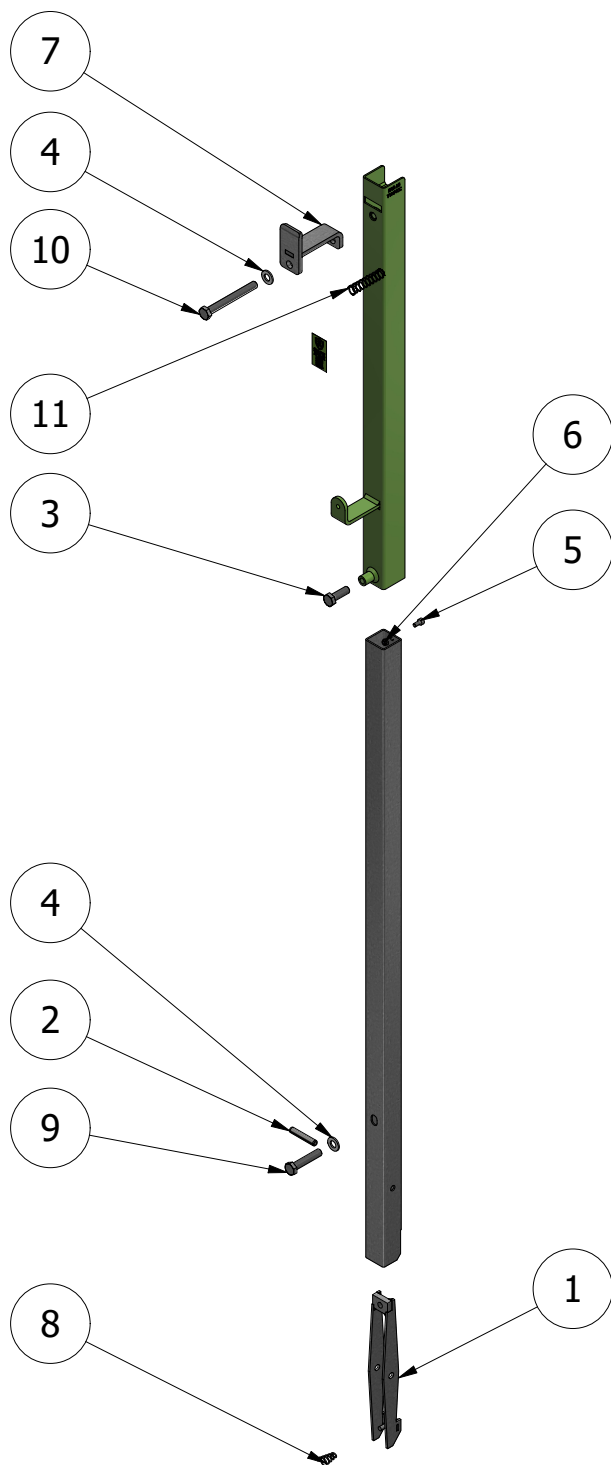

StaySafe[®] Stolpe

www.safeatsite.com

StaySafe

SAFE AT SITE

StaySafe Stolpe

Art.nr: 1560

Pulverlackerad/Galvaniserad

4 kg

EN13374-A-B-C

Reservdelar

| PARTS LIST | | |
|------------|-----|-------------|
| ITEM | QTY | PART NUMBER |
| 1 | 1 | 15062 |
| 2 | 1 | 90046 |
| 3 | 1 | 90047 |
| 4 | 2 | 90048 |
| 5 | 1 | 90044 |
| 6 | 1 | 90045 |
| 7 | 1 | 15072 |
| 8 | 1 | 90051 |
| 9 | 1 | 90055 |
| 10 | 1 | 90056 |
| 11 | 1 | 90057 |