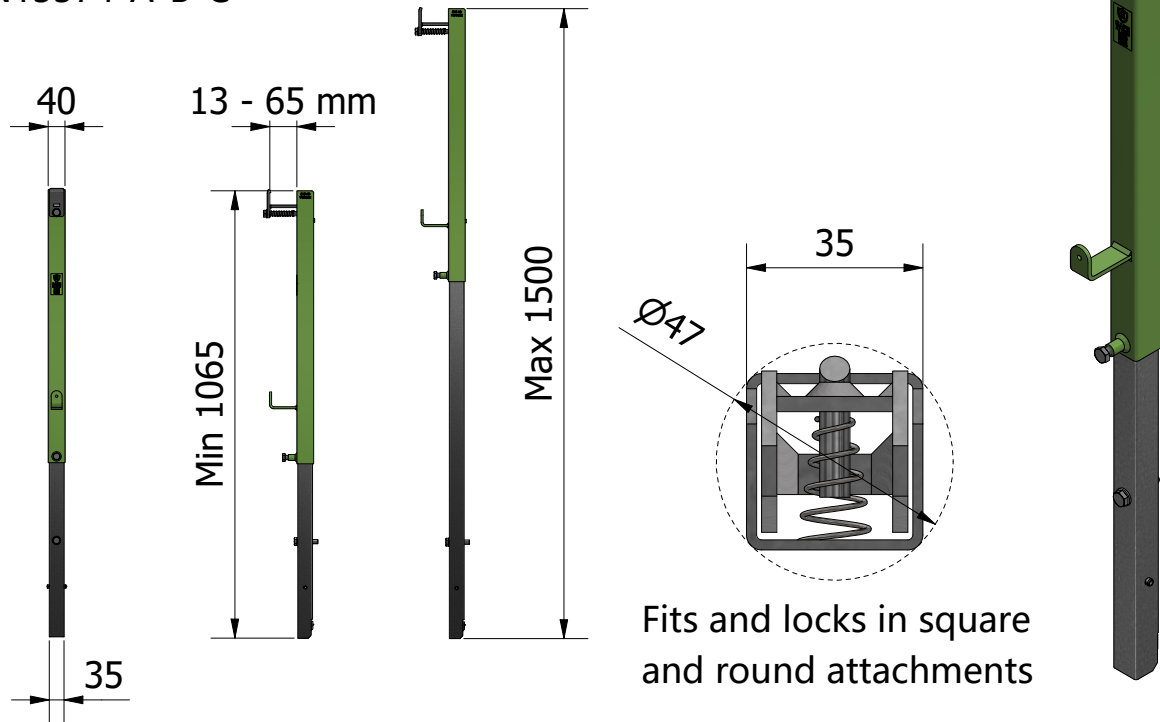

StaySafe[®] Stolpe

www.safeatsite.com

StaySafe

SAFE AT SITE

StaySafe Stolpe

Art.nr: 1560

Pulverlackerad/Galvaniserad

4 kg

EN13374-A-B-C

Reservdelar

| PARTS LIST | | |
|------------|-----|-------------|
| ITEM | QTY | PART NUMBER |
| 1 | 1 | 15062 |
| 2 | 1 | 90046 |
| 3 | 1 | 90047 |
| 4 | 2 | 90048 |
| 5 | 1 | 90044 |
| 6 | 1 | 90045 |
| 7 | 1 | 15072 |
| 8 | 1 | 90051 |
| 9 | 1 | 90055 |
| 10 | 1 | 90056 |
| 11 | 1 | 90057 |