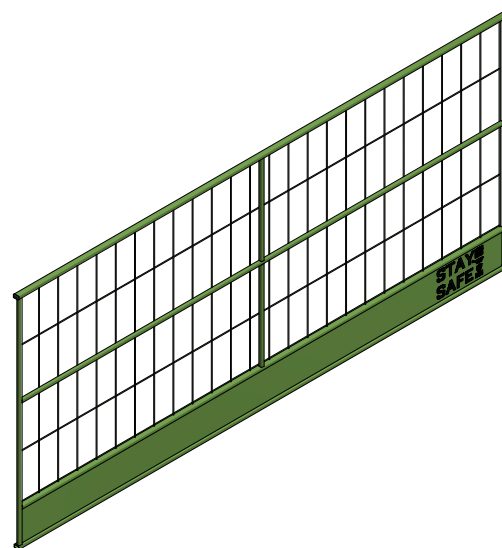

## Panel 2.5

[www.safeatsite.com](http://www.safeatsite.com)

StaySafe

# StaySafe Panel 2.5

Art.nr: 1500  
 Pulverlackerad  
 14 kg

EN13374-A-B-C  
 Max c/c Klass A/B: 2,4 m  
 Max c/c Klass C: 1,2 m

EN13374 - A-B

EN13374 - C